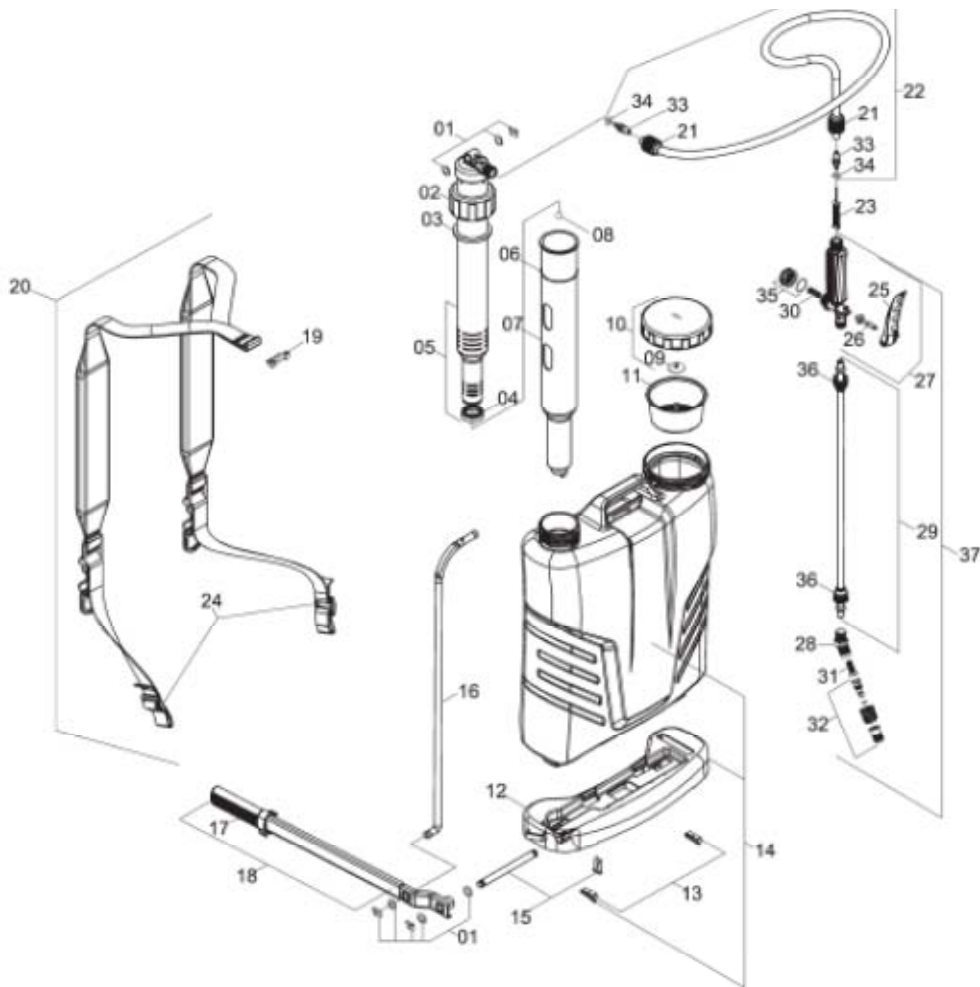

## Parts breakdown

N.	P/N	DESCRIPTION	Qty	N.	P/N	DESCRIPTION	Qty
1	1198800	Washers and lock rings set (repair)	1	24	502757	Strap buckle	2
2	1210725	Gasket holder XP	1	25	1168421	Lever assembly LP-3	1
3	1168409	Gasket (felt)	1	26	1168422	Trigger valve needle assembly LP-3	1
4	1168407	Piston cup (Santoprene™)	1	27	1168419	Trigger valve assembly LP-3	1
5	1168406	Chamber with piston cup	1	28	635276	Elbow with cone packing	1
6	1168404	O-ring ORI-033	1	29	100131	Lance 601	1
7	1168405	Chamber cylinder	1	30	1180613	Spring	1
8	1168410	Stainless steel ball	1	31	592139	Nozzle filter M40	1
9	560573	Lid diaphragm	1	32	325787	Blue adjustable cone nozzle	1
10	1210726	Lid with diaphragm XP	1	33	942201	Outlet tube	2
11	1168414	Strainer XP	1	34	231845	O-ring 110	2
12	1210727	Tank base	1	35	1168544	Trigger valve cap	1
13	1168397	Base lock	2	36	915744	Screw cap	2
14	1211809	Tank XP312 with lock (white)	1	37	1176816	Lance LP-3 assembly	1
14A	1211810	Tank XP416 with lock (white)	1				
14B	1200395	Tank XP12 with lock (blue)	1				
14C	1200398	Tank XP16 with lock (blue)	1				
15	883108	Axle with lock	1				
16	1197400	Pumping rod XP (orange)	1				
17	495648	Handgrip assembly	1				
18	615005	Lever assembly (orange)	1				
19	635664	Strap lock	1				
20	1176504	Strap assembly with adjustment XP	1				
21	942193	Screw cap S20	2				
22	1168403	Hose assembly XP	1				
23	1168418	Filter LP-3	1				

LLM-464