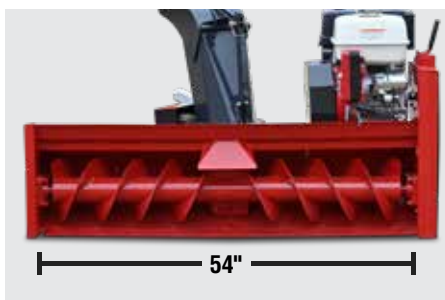

54 INCH CUTTING WIDTH