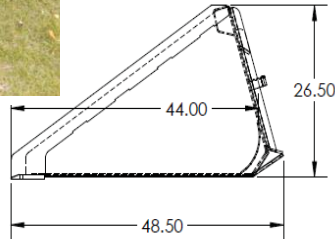

SNOW

Snow Bucket

84" Model #33014

96" Model #33020

- Low profile with large capacity
- Bolt on cutting edge available
- For snow or lighter materials
- Designed so you can see the cutting edge

Specifications	
Overall Width	84" & 96"
Overall Height	26½"
Overall Depth	48½"
Bucket Thickness	3/16"
Side Plates	3/16"
Step Bent Insert	3/16"
Side Cutting Edge	3/8" Grade 50
Wear Bars	3/8" Grade 50
Mounting Plate	5/16" A-36 Steel - Extra Tall
Cutting Edge	3/4" x 6"
Step	Laser & Formed, Welded on Back
Struck Capacity cu. ft.	84" = 27.3 cu ft / 96" = 31.2 cu ft
Heaped Capacity cu. ft.	84" = 32.7 cu ft / 96" = 37.4 cu ft
Weights (Lbs.)	84" = 700 lbs, 96" = 800 lbs

Screen Snow Bucket

84" Model #33163 • 96" Model #33162

102" Model# 33196 • 108" Model #33197

- Bolt on cutting edge available
- For snow or lighter materials
- Screen design allows operator a view to the cutting edge and the load

Specifications	
Overall Width	84", 96", 102", 108"
Overall Height	30½"
Overall Depth	43"
Bucket Thickness	3/16"
Side Plates	3/16"
Step Bent Insert	3/16"
Side Cutting Edge	3/8" Grade 50
Wear Bars	3/8" Grade 50
Mounting Plate	5/16" A-36 Steel
Cutting Edge	3/4" x 6"
Steps	Laser & formed, welded on back
Struck Capacity cu. ft.	(84" - 30.11) (96" - 34.19) (102" - 36.8) (108" - 39)
Heaped Capacity cu. ft.	(84" = 36.13) (96" - 41.02) (102" - 44.16) (108" - 46.8)
Weights (Lbs.)	84" = 742 lbs, 96" = 809 lbs 102" = 836 lbs, 108" = 898 lbs

Snow Pusher

96" Model # 33017, 120" Model #33021

Adjustable & Replaceable Wear Bars

Specifications	
Overall Width	96" & 120"
Overall Height	41"
Overall Depth	33 ¹ / ₄ "
Bucket Thickness	3/16"
Side Plates	3/16"
Side Plate Reinforcement	1/4"
Wear Bars	1/2" with 4 adjustments
Mounting Plate	5/16" HR Steel
Cutting Edge	1/2" x 7" Grade 50 Steel
Weights (Lbs.)	(96" - 737) (120" - 867)