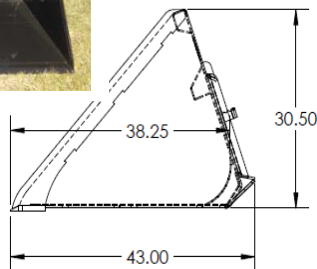

SNOW

Snow Bucket

84" Model #33014

96" Model #33020

- Low profile with large capacity
- Bolt on cutting edge available
- For snow or lighter materials
- Designed so you can see the cutting edge

Specifications	
Overall Width	84" & 96"
Overall Height	26½"
Overall Depth	48½"
Bucket Thickness	3/16"
Side Plates	3/16"
Step Bent Insert	3/16"
Side Cutting Edge	3/8" Grade 50
Wear Bars	3/8" Grade 50
Mounting Plate	5/16" A-36 Steel - Extra Tall
Cutting Edge	3/4" x 6"
Step	Laser & Formed, Welded on Back
Struck Capacity cu. ft.	84" = 27.3 cu ft / 96" = 31.2 cu ft
Heaped Capacity cu. ft.	84" = 32.7 cu ft / 96" = 37.4 cu ft
Weights (Lbs.)	84" = 700 lbs, 96" = 800 lbs

Screen Snow Bucket

84" Model #33163 • 96" Model #33162

102" Model# 33196 • 108" Model #33197

- Bolt on cutting edge available
- For snow or lighter materials
- Screen design allows operator a view to the cutting edge and the load

Specifications	
Overall Width	84", 96", 102", 108"
Overall Height	30½"
Overall Depth	43"
Bucket Thickness	3/16"
Side Plates	3/16"
Step Bent Insert	3/16"
Side Cutting Edge	3/8" Grade 50
Wear Bars	3/8" Grade 50
Mounting Plate	5/16" A-36 Steel
Cutting Edge	3/4" x 6"
Steps	Laser & formed, welded on back
Struck Capacity cu. ft.	(84" - 30.11) (96" - 34.19) (102" - 36.8) (108" - 39)
Heaped Capacity cu. ft.	(84" = 36.13) (96" - 41.02) (102" - 44.16) (108" - 46.8)
Weights (Lbs.)	84" = 742 lbs, 96" = 809 lbs 102" = 836 lbs, 108" = 898 lbs

Snow Pusher

96" Model # 33017, 120" Model #33021

Adjustable & Replaceable Wear Bars

Specifications	
Overall Width	96" & 120"
Overall Height	41"
Overall Depth	33 ¹ / ₄ "
Bucket Thickness	3/16"
Side Plates	3/16"
Side Plate Reinforcement	1/4"
Wear Bars	1/2" with 4 adjustments
Mounting Plate	5/16" HR Steel
Cutting Edge	1/2" x 7" Grade 50 Steel
Weights (Lbs.)	(96" - 737) (120" - 867)