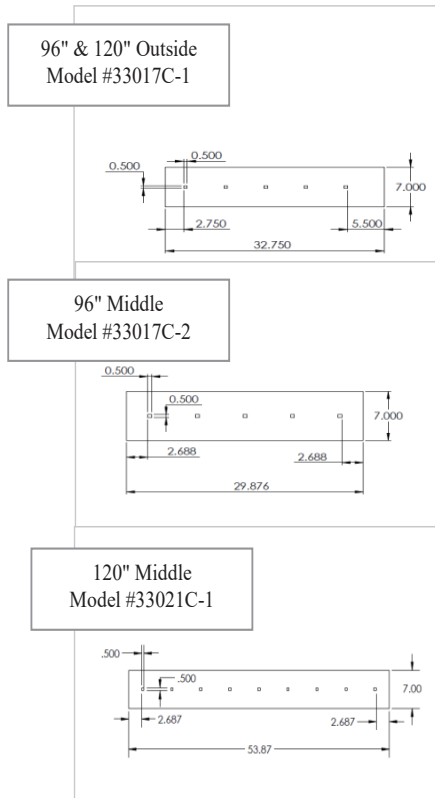

Accessories

Snow Pusher Accessories		
Model #	Description	Weight
33017-PB	96" Pull Back Bar	182 lbs
33021-PB	120" Pull Back Bar	226 lbs
33017C-1	96" Outside	33 lbs
33017C-1	120" Outside	33 lbs
33017C-2	96" Middle	30 lbs
33021C-1	120" Middle	54 lbs
33017B-LH	Skid Shoe Left	23 lbs
33017B-RH	Skid Shoe Right	23 lbs