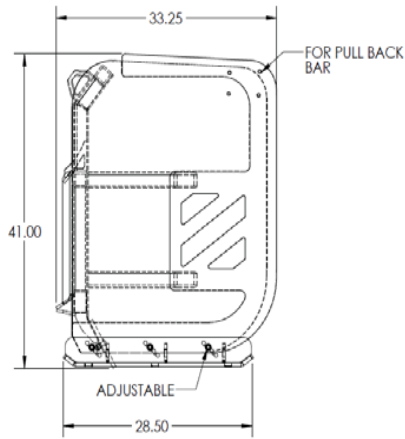

SNOW

Snow Bucket

84" Model #33014

96" Model #33020

- Low profile with large capacity
- Bolt on cutting edge available
- For snow or lighter materials
- Designed so you can see the cutting edge

Specifications	
Overall Width	84" & 96"
Overall Height	26½"
Overall Depth	48½"
Bucket Thickness	3/16"
Side Plates	3/16"
Step Bent Insert	3/16"
Side Cutting Edge	3/8" Grade 50
Wear Bars	3/8" Grade 50
Mounting Plate	5/16" A-36 Steel - Extra Tall
Cutting Edge	3/4" x 6"
Step	Laser & Formed, Welded on Back
Struck Capacity cu. ft.	84" = 27.3 cu ft / 96" = 31.2 cu ft
Heaped Capacity cu. ft.	84" = 32.7 cu ft / 96" = 37.4 cu ft
Weights (Lbs.)	84" = 700 lbs, 96" = 800 lbs

Screen Snow Bucket

84" Model #33163 • 96" Model #33162

102" Model# 33196 • 108" Model #33197

- Bolt on cutting edge available
- For snow or lighter materials
- Screen design allows operator a view to the cutting edge and the load

Specifications	
Overall Width	84", 96", 102", 108"
Overall Height	30½"
Overall Depth	43"
Bucket Thickness	3/16"
Side Plates	3/16"
Step Bent Insert	3/16"
Side Cutting Edge	3/8" Grade 50
Wear Bars	3/8" Grade 50
Mounting Plate	5/16" A-36 Steel
Cutting Edge	3/4" x 6"
Steps	Laser & formed, welded on back
Struck Capacity cu. ft.	(84" - 30.11) (96" - 34.19) (102" - 36.8) (108" - 39)
Heaped Capacity cu. ft.	(84" = 36.13) (96" - 41.02) (102" - 44.16) (108" - 46.8)
Weights (Lbs.)	84" = 742 lbs, 96" = 809 lbs 102" = 836 lbs, 108" = 898 lbs

Snow Pusher

96" Model # 33017, 120" Model #33021

Adjustable & Replaceable Wear Bars

Specifications	
Overall Width	96" & 120"
Overall Height	41"
Overall Depth	33 ¹ / ₄ "
Bucket Thickness	3/16"
Side Plates	3/16"
Side Plate Reinforcement	1/4"
Wear Bars	1/2" with 4 adjustments
Mounting Plate	5/16" HR Steel
Cutting Edge	1/2" x 7" Grade 50 Steel
Weights (Lbs.)	(96" - 737) (120" - 867)