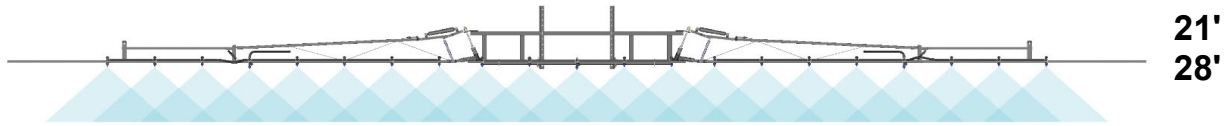

Weight 557lbs.

List Price: \$5,600

SS300

300-gallon skid sprayer with 5 hp centrifugal pump and manual 8-way boom control valve and pressure control. (Optional electric controls.) Select boom from boom options. *Comes assembled less boom.*

Weight 475 lbs.

List Price: \$4,222

BOOM OPTIONS

<u>MODEL</u>	<u>DESCRIPTION</u>	<u>WEIGHT</u>	<u>LIST PRICE</u>
21-TB-DF	21' Drip Free Truss Boom w/tips	85 lbs	\$1,920.00
28-TB-DF	28' Drip Free Truss Boom w/tips	115 lbs	\$2,250.00
35TB-DF	35' Drip Free Truss Boom w/tips	200 lbs	\$2,510.00
1212QJD	42' Drip Free Truss Boom w/tips	245 lbs	\$3,750.00
M-122 - Broad Jet Kit	Single position broadjet spray	30 lbs	\$814.00