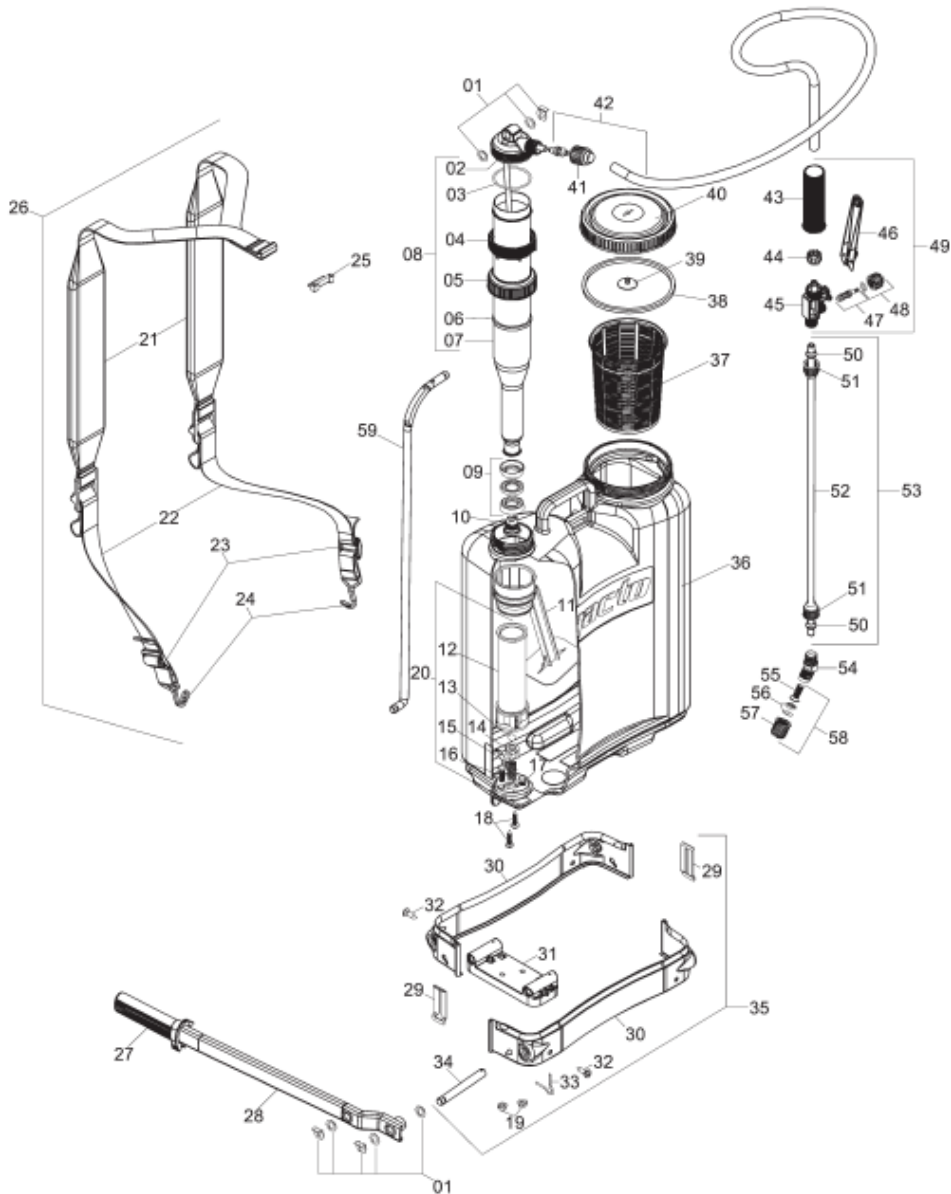

CD400 White/Black Parts Breakdown

Item	Part no.	Description	Qty
0	878033	Sprayer CD400	1
0	878157	Sprayer CD550	1
1	1198800	Washers and Locked ring set	1
2	942680	Chamber cover	1
3	573154	O-ring OR1-136	1
4	040964	Chamber nut	1
5	878074	Packing ring nut	1
6	831230	Packing ring	1
7	942722	Chamber body	1
8	878199	Chamber assembly (items 2, 3, 4, 7, 9, 10, 11, 12, 13 and 14)	1
9	743880	Piston cups & spacer set	2
10	402297		1
11	300582		1
12	570929	Cylinder	1
13	715474	Ball	1
14	570945	Ball seat	1
15	336412	Compression spring	1
16	351486	Bolt M-6 x 20 x 1.0	2
17	570937	Cylinder base	1
18	336503	Screw 14 x 1"	2
19	743914	Flanged nut	1
20	570911	Cylinder assembly (Items 12-19)	1
21	573014	Padded strap & buckle	1
22	229971	Strap with handle	2
23	502757	Buckle	2
24	433474	Shoulder strap hook	2
25	635664	Shoulder strap lock	1
26	573006	Shoulder straps assembly (Items 21-25)	1
27	1194579	Handgrip	1
28	661363	Pump lever	1
29	942896	Base clamp	2
30	878066	Half base	2
31	433870	Base reinforcement	1
32	211227	Screw 1/4" x 3/4"	2
33	433888	Shaft lock	1
34	433896	Pump lever shaft	1
35	878140	Split base (Items 29-34)	1
36	878041	CD400 Tank with lid (Items 37 and 40)	1
36A	878165	CD550 Tank with lid (Items 37 and 40)	1
37	942920	Strainer	1
38	837922	Tank lid seal	1
39	560573	Lid diaphragm	1

Item	Part no.	Description	Qty
40	878132	Lid with diaphragm and seal	1
41	942193	Screw cap S-20 x 1.5	1
42	048116	Hose with dip tube	1
43	909192	Trigger valve handle	1
44	920470	Lock	1
45	909283	Trigger valve body	1
46	105247	Trigger	1
47	105239	Trigger valve needle assembly	1
48	996058	Trigger valve cap with packing	1
49	908889	Trigger valve assembly	1
50	909309	Cone packing	2
51	915744	Screw cap	2
52	1149491	Tube (Stainless steel)	1
53	100131	Extension 601	1
54	635276	Elbow	1
55	592139	Nozzle filter (40 mesh)	1
56	217174	Nozzle JD-12P	1
57	229724	Nozzle cap	1
58	427062	Nozzle assembly (Items 55-57)	1
59	1198602	Rod with locked rings	1