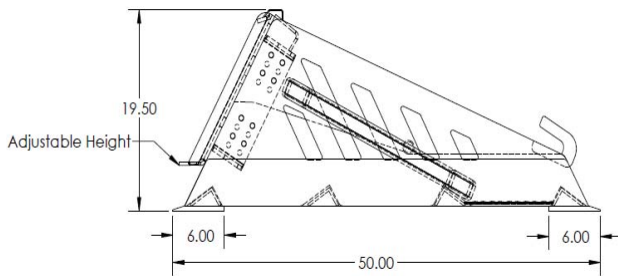

## 79" Land Plane

Model #33022

Specifications	
Overall Width	79"
Overall Height	19½" Adjustable
Overall Depth	50"
Frame Work	3/8" Grade 50 Steel
Cutting Edge	1/2" x 6" Front & Back
Mounting Plate	Adjustable
Expanded Metal	5/16" Grade 50 - Laser Cut
Front Bucket Hooks	Standard
Weight	550 lbs

- Level and grade landscape jobs
- Prepares lawns for seeding or turf placement
- Durable construction for years of use
- Bi-Directional to speed up site preparation
- Heavy Duty cutting edges
- Painted using a 2 part Urethane process for an exceptional finish